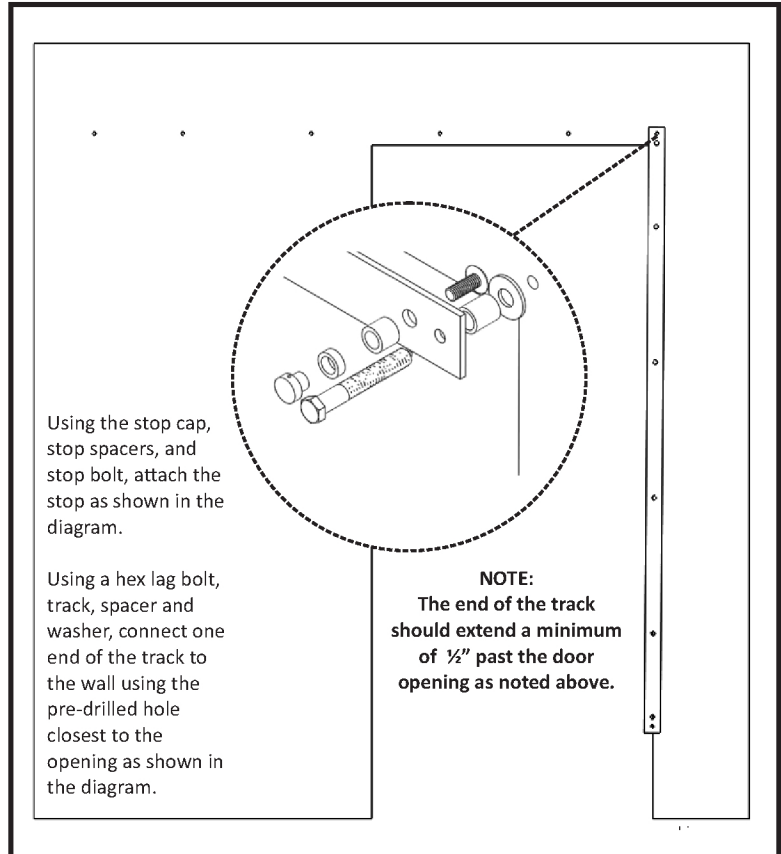

Track Installation

Optional Accessories

Wall Extension Bolts Set
Includes 6 lag bolts and 6 wall spacers

	1/2" Extension	3/8" Extension	1 1/4" Extension
1 1/2" Door	Part #60053E	Part #60053EX	Part #60053EXX
1 3/4" Door	Part #60054E	Part #60054EX	Part #60054EXX
2 1/4" Door	Part #60055E	Part #60055EX	Part #60055EXX

Track Connecting Plate
1 each
Part #6005C

Door Guide "U"
1 set
Includes 2 "U" guides, 2 wood screws and 1 felt pad
Part #6005U

NOTE: Use the provided T-guide wood screws for U-guide installation.

Sidewall Guide Bracket
1 each
Includes 1 bracket, 4 machine screws, 4 nuts and 1 felt pad
Part #6005SW

NOTE: Use the provided T-guide wood screws for sidewall guide installation.