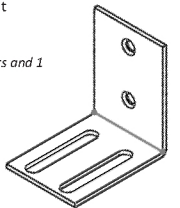

## Optional Accessories

Wall Extension Bolts Set  
Includes 6 lag bolts and 6 wall spacers

	1/2" Extension	3/8" Extension	1 1/4" Extension
1 1/2" Door	Part #60053E	Part #60053EX	Part #60053EXX
1 3/4" Door	Part #60054E	Part #60054EX	Part #60054EXX
2 1/4" Door	Part #60055E	Part #60055EX	Part #60055EXX

Track Connecting Plate  
1 each  
Part #6005C

Door Guide "U"  
1 set  
Includes 2 "U" guides, 2 wood screws and 1 felt pad  
Part #6005U

**NOTE: Use the provided T-guide wood screws for U-guide installation.**

Sidewall Guide Bracket  
1 each  
Includes 1 bracket, 4 machine screws, 4 nuts and 1 felt pad  
Part #6005SW

**NOTE: Use the provided T-guide wood screws for sidewall guide installation.**

Soft Stop  
1 set  
Includes 2 Soft Stop mechanisms, 2 triggers and 4 wood screws  
Part #6005SOFT11 (4'-7" track)  
Part #6005SOFT17 (8'+ track)