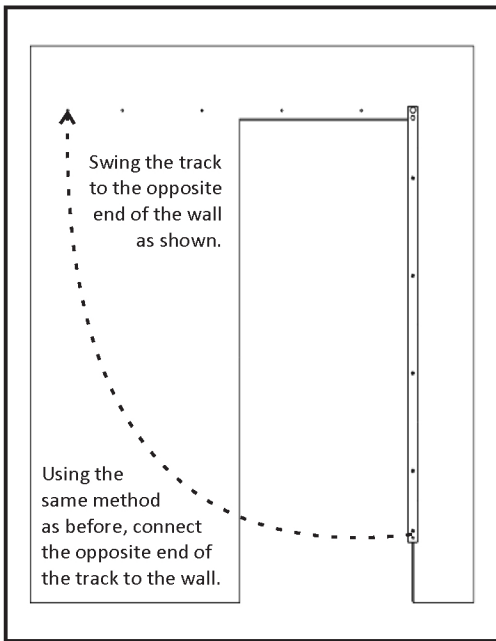

Track Installation

Optional Accessories

Wall Extension Bolts Set
Includes 6 lag bolts and 6 wall spacers

	1/2" Extension	3/8" Extension	1 1/4" Extension
1 1/2" Door	Part #60053E	Part #60053EX	Part #60053EXX
1 3/4" Door	Part #60054E	Part #60054EX	Part #60054EXX
2 1/4" Door	Part #60055E	Part #60055EX	Part #60055EXX

Track Connecting Plate
1 each
Part #6005C

Door Guide "U"
1 set
Includes 2 "U" guides, 2 wood screws and 1 felt pad
Part #6005U

NOTE: Use the provided T-guide wood screws for U-guide installation.

Sidewall Guide Bracket
1 each
Includes 1 bracket, 4 machine screws, 4 nuts and 1 felt pad
Part #6005SW

NOTE: Use the provided T-guide wood screws for sidewall guide installation.