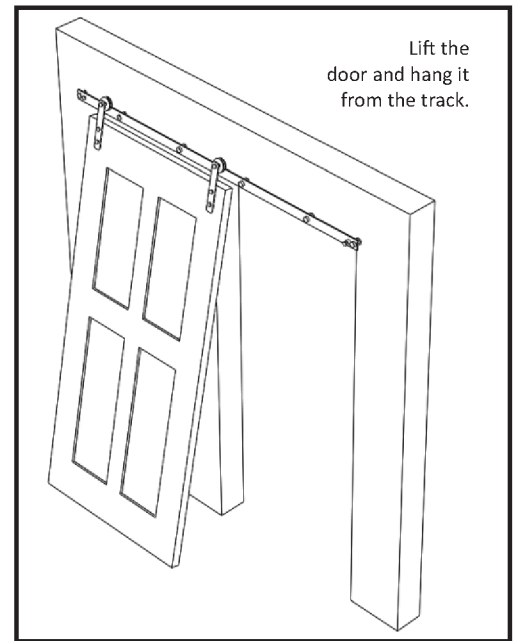

Track Installation

Optional Accessories

Wall Extension Bolts Set
Includes 6 lag bolts and 6 wall spacers

	1/2" Extension	3/8" Extension	1 1/4" Extension
1 1/2" Door	Part #60053E	Part #60053EX	Part #60053EXX
1 3/4" Door	Part #60054E	Part #60054EX	Part #60054EXX
2 1/4" Door	Part #60055E	Part #60055EX	Part #60055EXX

Track Connecting Plate
1 each
Part #6005C

Door Guide "U"
1 set
Includes 2 "U" guides, 2 wood screws and 1 felt pad
Part #6005U

NOTE: Use the provided T-guide wood screws for U-guide installation.

Sidewall Guide Bracket
1 each
Includes 1 bracket, 4 machine screws, 4 nuts and 1 felt pad
Part #6005SW

NOTE: Use the provided T-guide wood screws for sidewall guide installation.