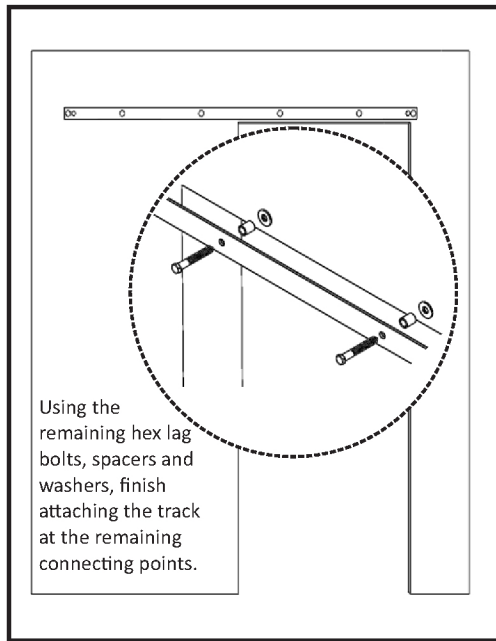

## Optional Accessories

Wall Extension Bolts Set  
Includes 6 lag bolts and 6 wall spacers

	1/2" Extension	3/8" Extension	1 1/4" Extension
1 1/2" Door	Part #60053E	Part #60053EX	Part #60053EXX
1 3/4" Door	Part #60054E	Part #60054EX	Part #60054EXX
2 1/4" Door	Part #60055E	Part #60055EX	Part #60055EXX

Track Connecting Plate  
1 each  
Part #6005C

Door Guide "U"  
1 set  
Includes 2 "U" guides, 2 wood screws and 1 felt pad  
Part #6005U

**NOTE: Use the provided T-guide wood screws for U-guide installation.**

Sidewall Guide Bracket  
1 each  
Includes 1 bracket, 4 machine screws, 4 nuts and 1 felt pad  
Part #6005SW

**NOTE: Use the provided T-guide wood screws for sidewall guide installation.**

Soft Stop  
1 set  
Includes 2 Soft Stop mechanisms, 2 triggers and 4 wood screws  
Part #6005SOFT11 (4'-7" track)  
Part #6005SOFT17 (8'+ track)