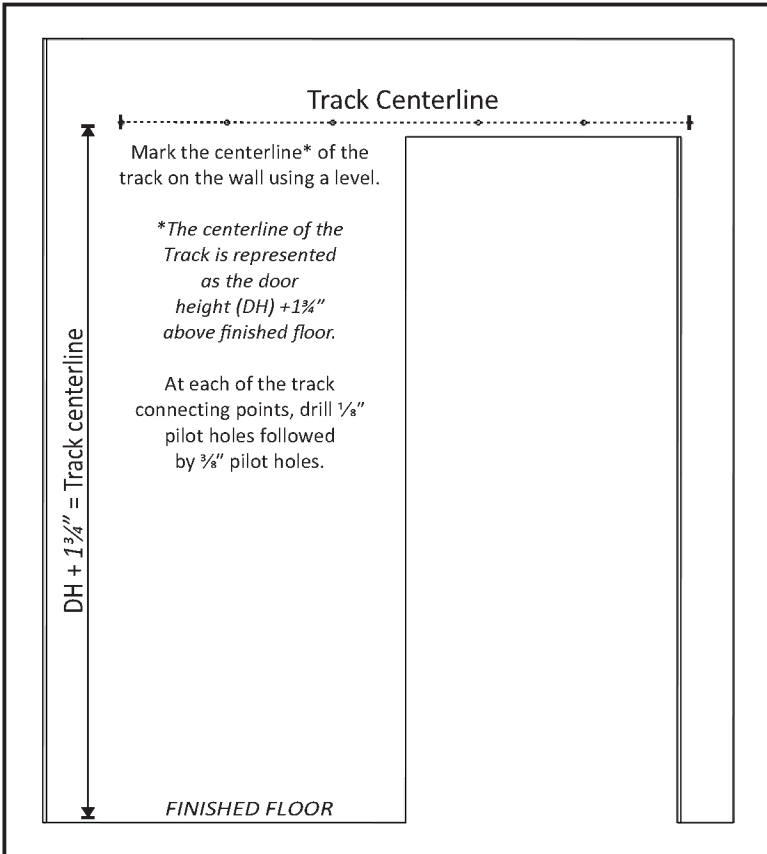

# Track Installation

Track Connecting Plate  
1 each  
Part #6005C

Door Guide "U"  
1 set  
Includes 2 "U" guides, 2 wood screws and 1 felt pad  
Part #6005U

**NOTE: Use the provided T-guide wood screws for U-guide installation.**

Sidewall Guide Bracket  
1 each  
Includes 1 bracket, 4 machine screws, 4 nuts and 1 felt pad  
Part #6005SW

**NOTE: Use the provided T-guide wood screws for sidewall guide installation.**

Soft Stop  
1 set  
Includes 2 Soft Stop mechanisms, 2 triggers and 4 wood screws  
Part #6005SOFT11 (4'-7" track)  
Part #6005SOFT17 (8'+ track)